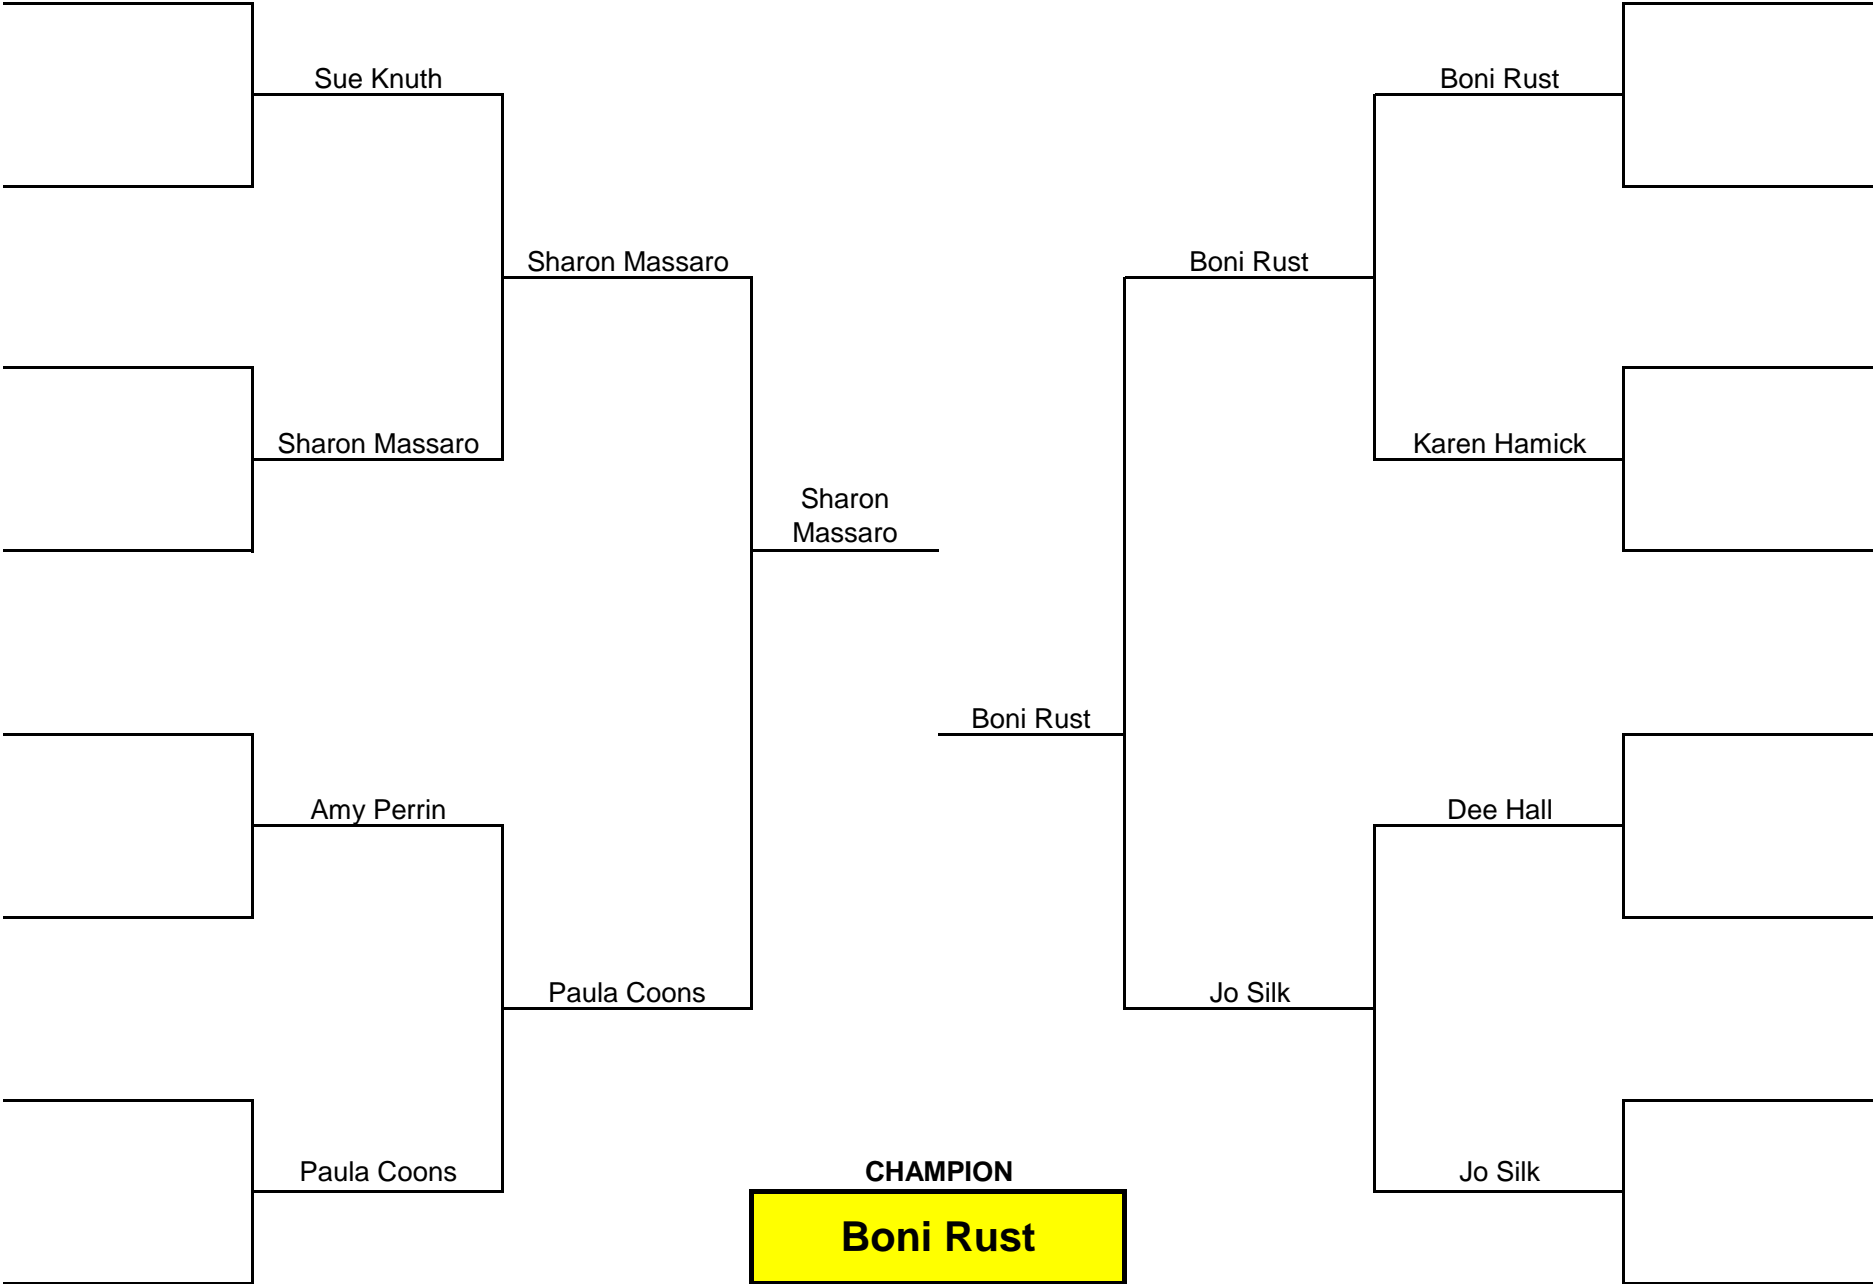

2017 WGA **18 HOLE** MATCH PLAY

6/21 7/1 7/15 7/29 7/15 7/1 6/21

Matches must be played by above date!

2017 WGA 9 HOLE MATCH PLAY

6/21 7/1 7/15 7/29 7/15 7/1 6/21

Matches must be played by above date!