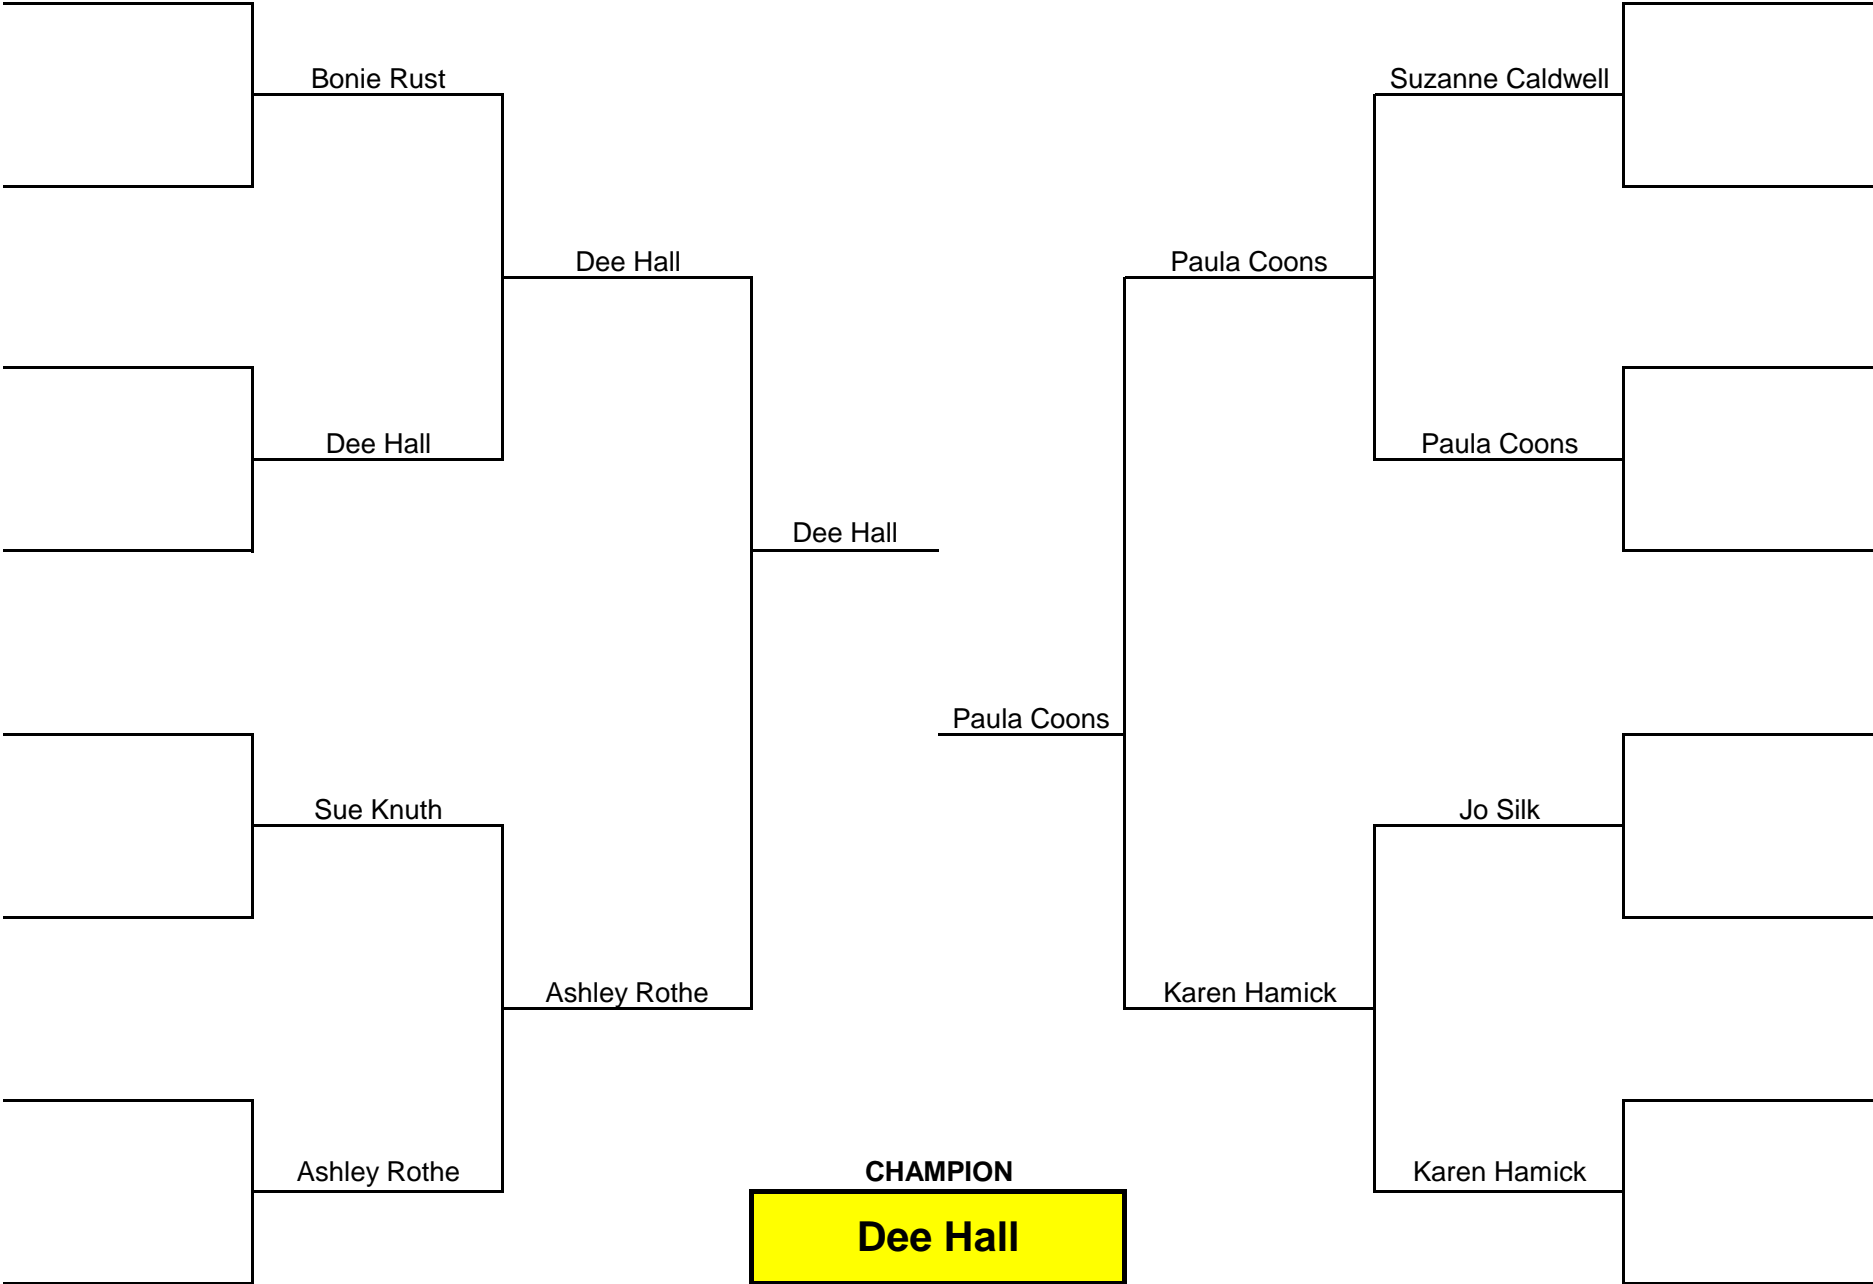

2018 WGA **18 HOLE** MATCH PLAY

6/21      7/1      7/15      7/29      7/15      7/1      6/21

Matches must be played by above date!

2018 WGA 9 HOLE MATCH PLAY

6/21      7/1      7/15      7/29      7/15      7/1      6/21

Matches must be played by above date!